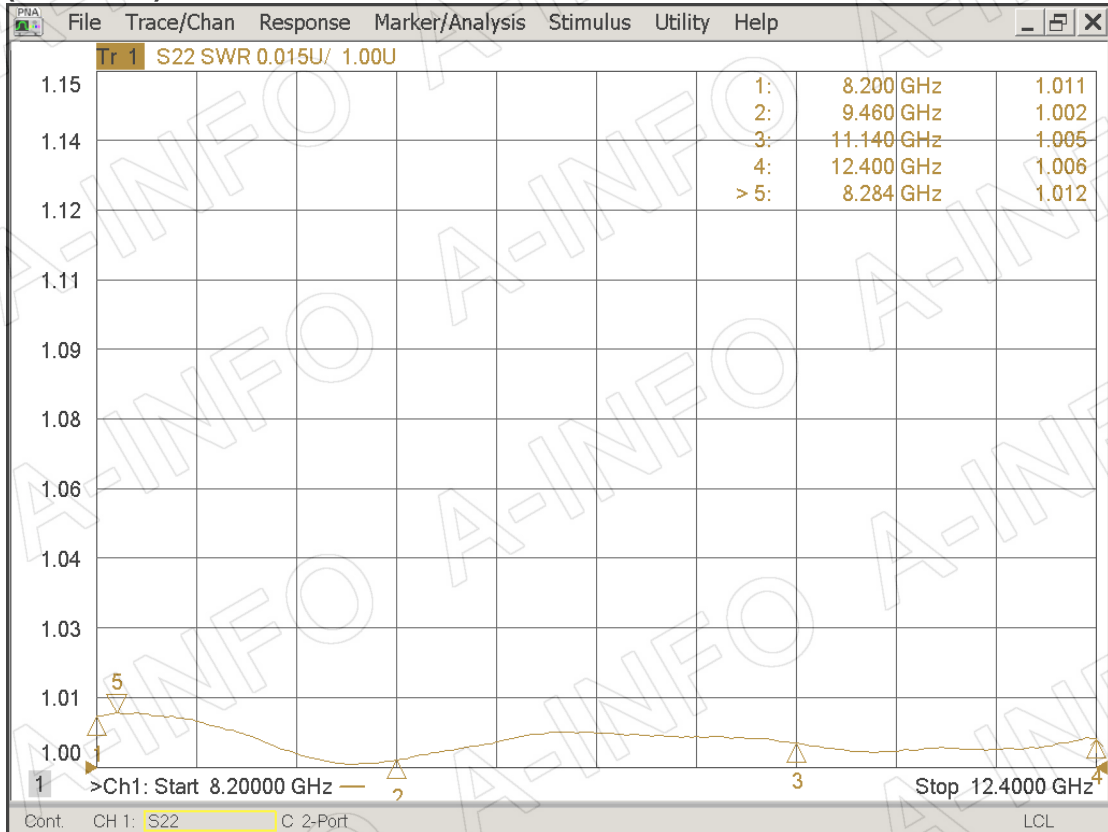

Technical Specification

EIA WR	WR90
Frequency Range(GHz)	8.2 - 12.4
VSWR	1.015:1 Max.
Flange	APF90B
Average Power(W CW)	4 Max.
Peak Power(KW)	4
Material	Al
Size(mm)	229.8 x 41.4 x 47.2
Net Weight(Kg)	0.50 Around

VSWR (at 0 mm)

VSWR (at 5 mm)

VSWR (at 10 mm)

VSWR (at 15 mm)

VSWR (at 20 mm)

VSWR (at 25 mm)

VSWR (at 30 mm)

VSWR (at 35 mm)