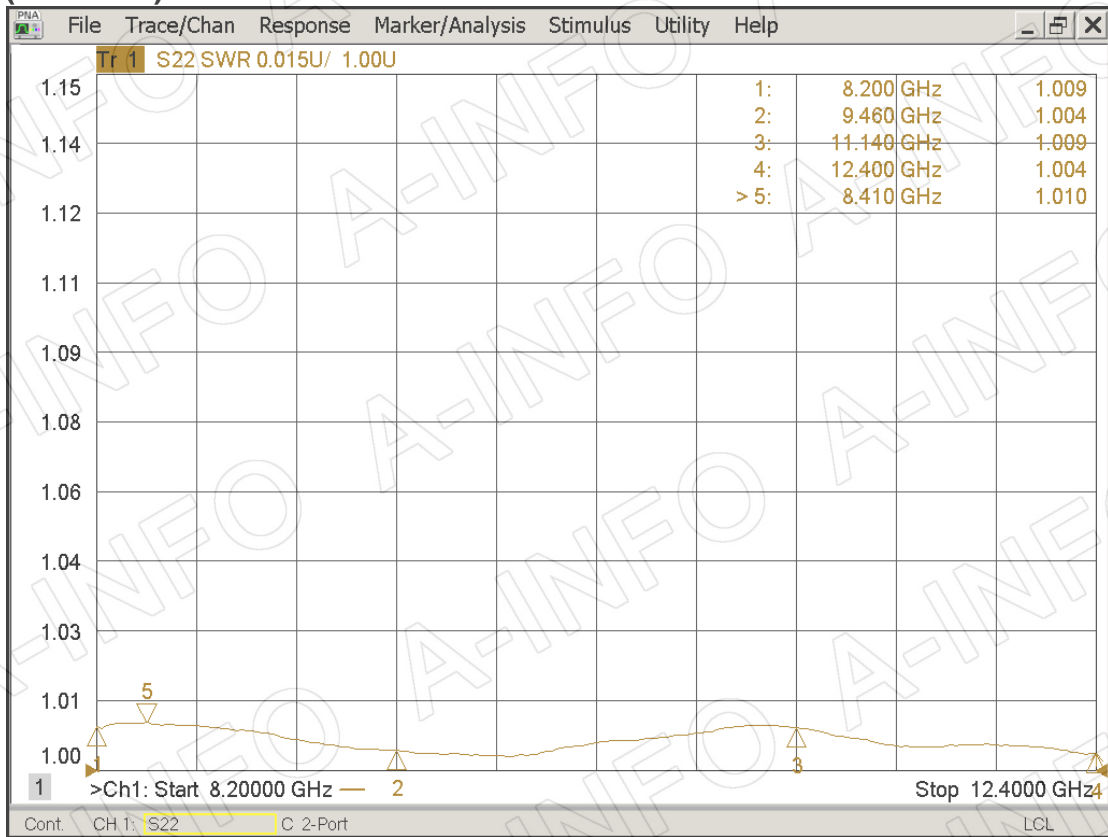

Technical Specification

EIA WR	WR90
Frequency Range(GHz)	8.2 - 12.4
VSWR	1.015:1 Max.
Flange	APF90B
Average Power(W CW)	4 Max.
Peak Power(KW)	4
Material	Al
Size(mm)	229.8 x 41.4 x 47.2
Net Weight(Kg)	0.50 Around

VSWR (at 0 mm)

VSWR (at 5 mm)

VSWR (at 10 mm)

VSWR (at 15 mm)

VSWR (at 20 mm)

VSWR (at 25 mm)

VSWR (at 30 mm)

VSWR (at 35 mm)