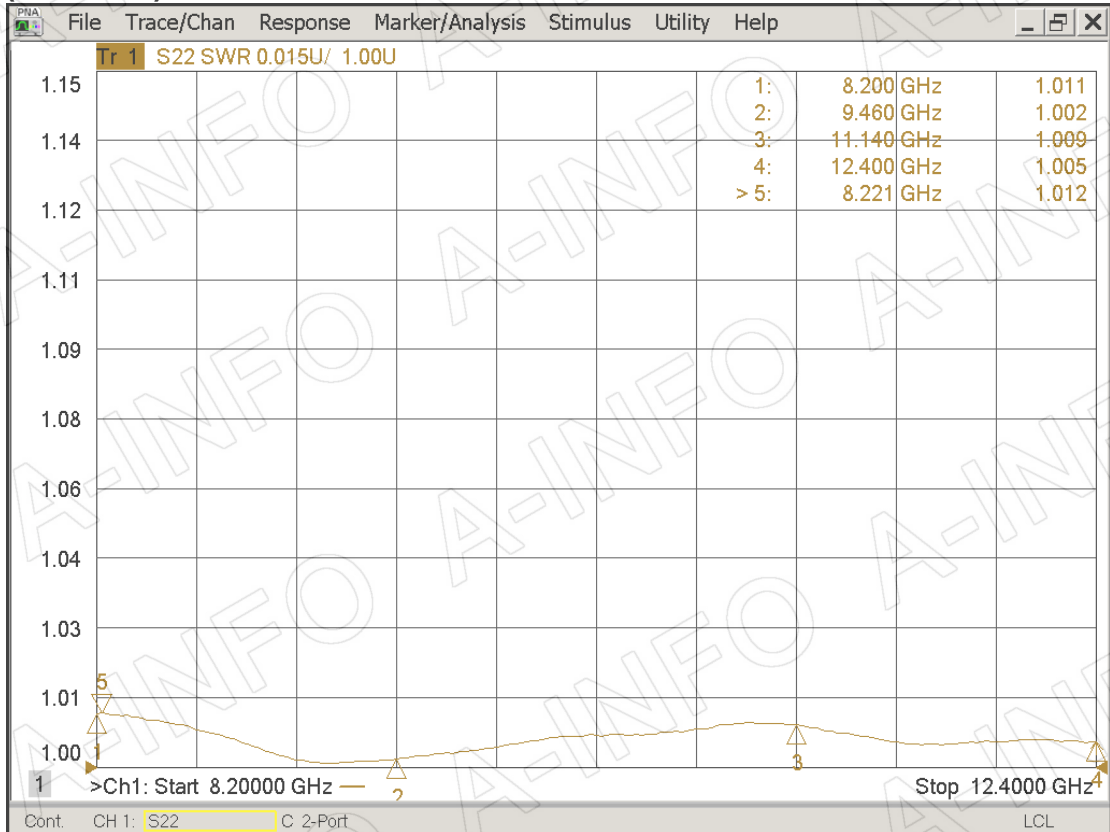

Technical Specification

EIA WR	WR90
Frequency Range(GHz)	8.2 - 12.4
VSWR	1.015:1 Max.
Flange	APF90B
Average Power(W CW)	4 Max.
Peak Power(KW)	4
Material	Al
Size(mm)	229.8 x 41.4 x 47.2
Net Weight(Kg)	0.50 Around

VSWR (at 0 mm)

VSWR (at 5 mm)

VSWR (at 10 mm)

VSWR (at 15 mm)

VSWR (at 20 mm)

VSWR (at 25 mm)

VSWR (at 30 mm)

VSWR (at 35 mm)