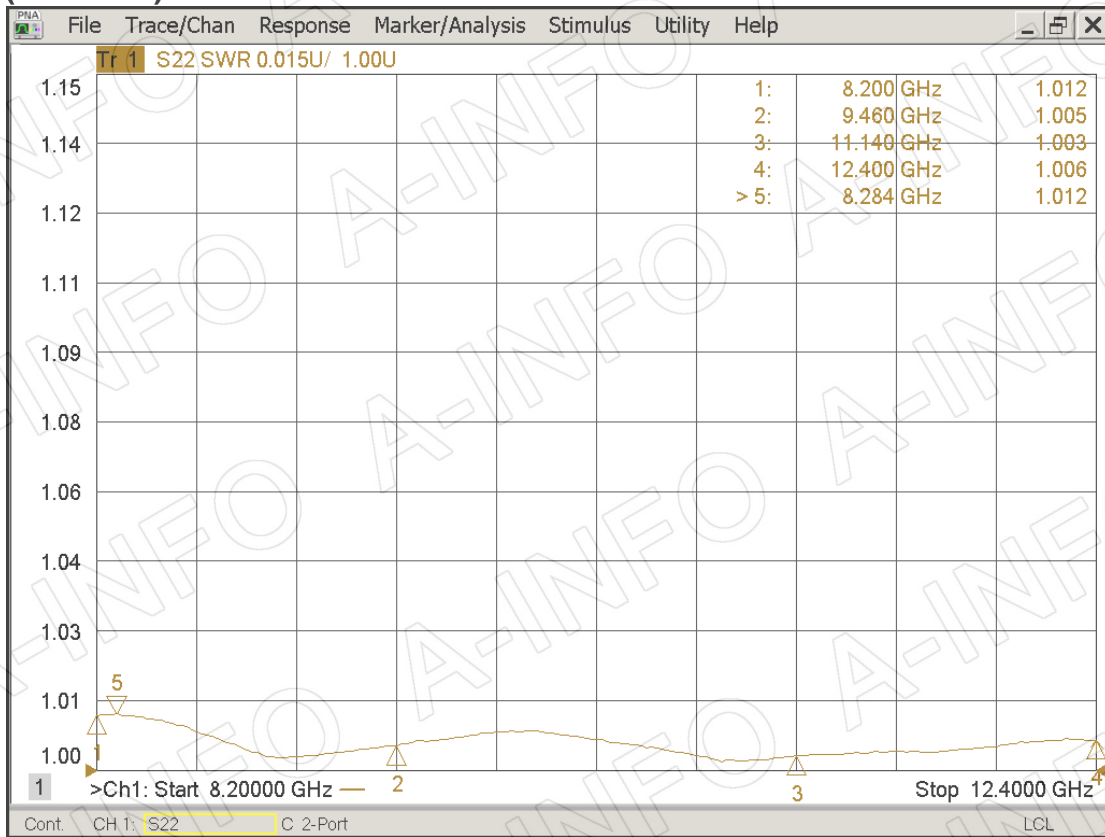

VSWR (at 40 mm)

AINFO Inc.

China(Beijing): Tel: (+86) 10-6266-7326,
China(Chengdu): Tel: (+86) 28-8519-2786,
USA: Tel: (+1) 949-639-9688,

(+86) 10-6266-7327 Fax: (+86) 10-6266-7379
(+86) 28-8519-3044 Fax: (+86) 28-8519-3068
(+1) 949-639-9608 Fax: (+1) 949-639-9670

Page 7 of 7

Website: www.ainfoinc.com
Email: sales@ainfoinc.com