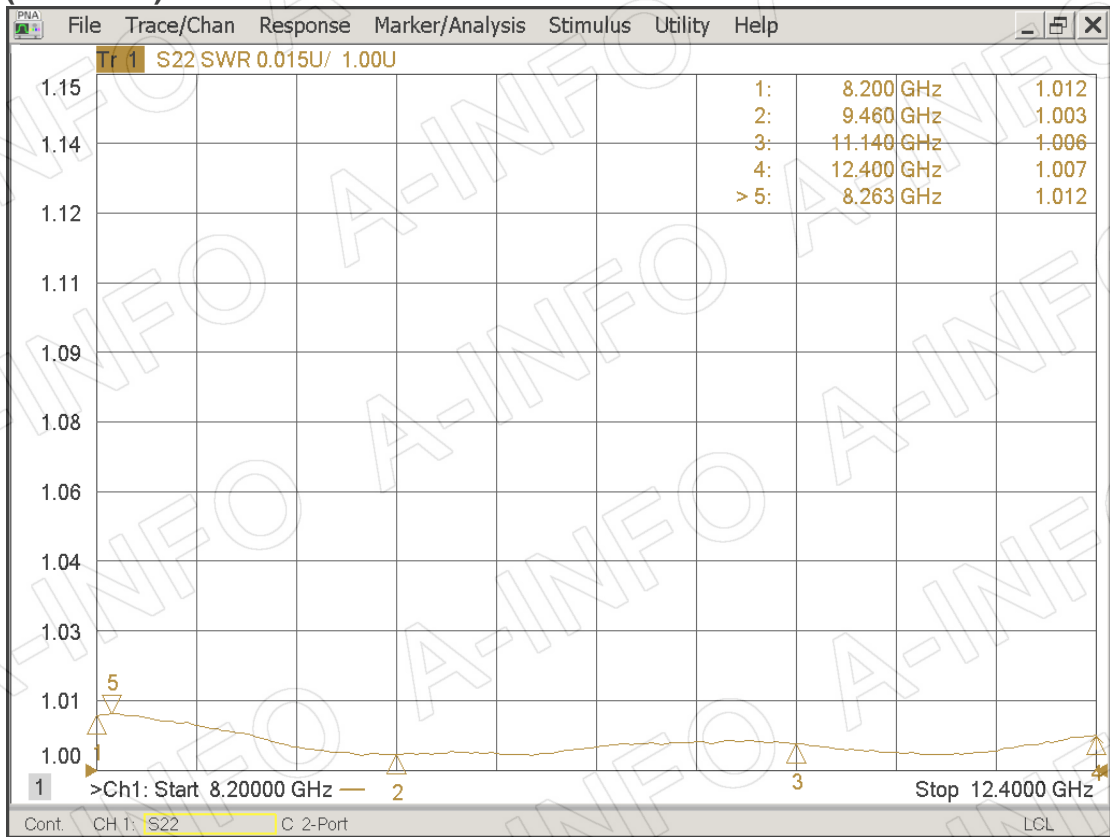

Technical Specification

EIA WR	WR90
Frequency Range(GHz)	8.2 - 12.4
VSWR	1.015:1 Max.
Flange	APF90B
Average Power(W CW)	4 Max.
Peak Power(KW)	4
Material	Al
Size(mm)	229.8 x 41.4 x 47.2
Net Weight(Kg)	0.50 Around

VSWR (at 0 mm)

VSWR (at 5 mm)

VSWR (at 10 mm)

VSWR (at 15 mm)

VSWR (at 20 mm)

VSWR (at 25 mm)

VSWR (at 30 mm)

VSWR (at 35 mm)