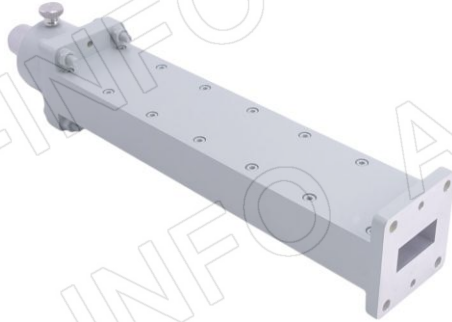

Technical Specification

EIA WR	WR90
Frequency Range(GHz)	8.2 - 12.4
VSWR	1.015:1 Max.
Flange	APF90B
Average Power(W CW)	4 Max.
Peak Power(KW)	4
Material	Al
Size(mm)	229.8 x 41.4 x 47.2
Net Weight(Kg)	0.50 Around