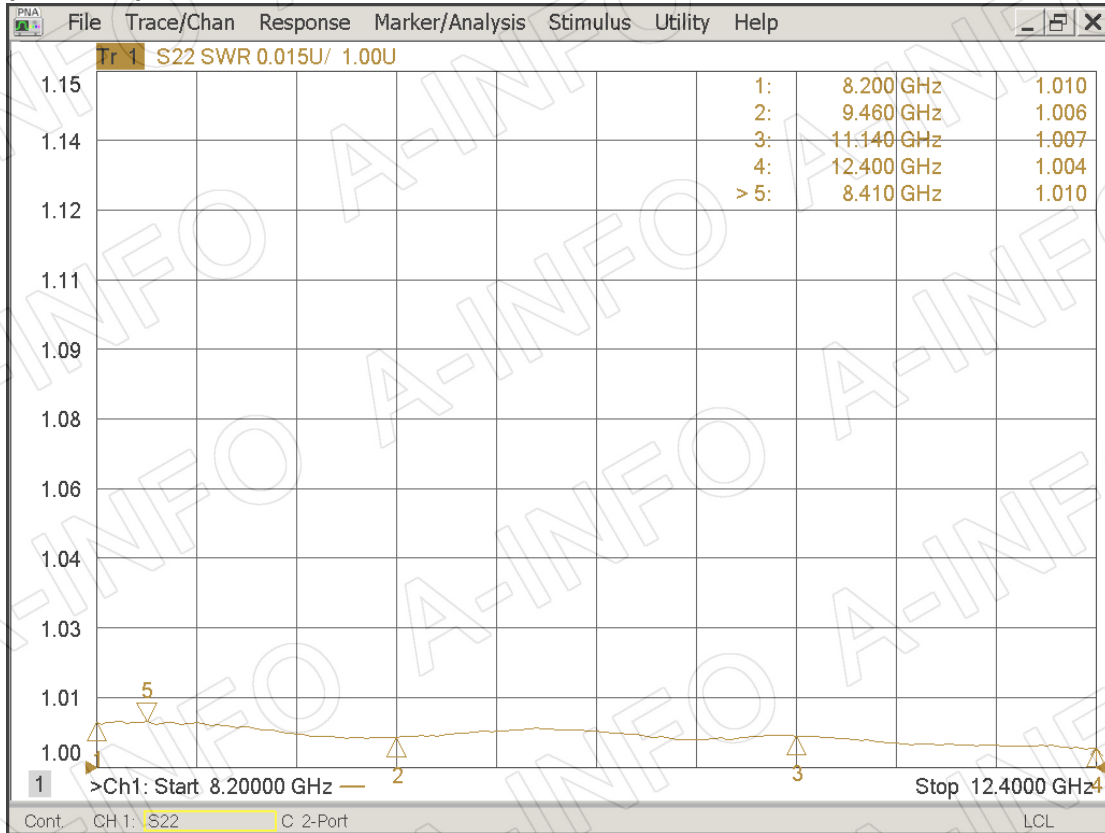

Technical Specification

EIA WR	WR90
Frequency Range(GHz)	8.2 - 12.4
VSWR	1.015:1 Max.
Flange	APF90B
Average Power(W CW)	4 Max.
Peak Power(KW)	4
Material	Al
Size(mm)	229.8 x 41.4 x 47.2
Net Weight(Kg)	0.50 Around

VSWR (at 0 mm)

VSWR (at 5 mm)

VSWR (at 10 mm)

VSWR (at 15 mm)

VSWR (at 20 mm)

VSWR (at 25 mm)

VSWR (at 30 mm)

VSWR (at 35 mm)