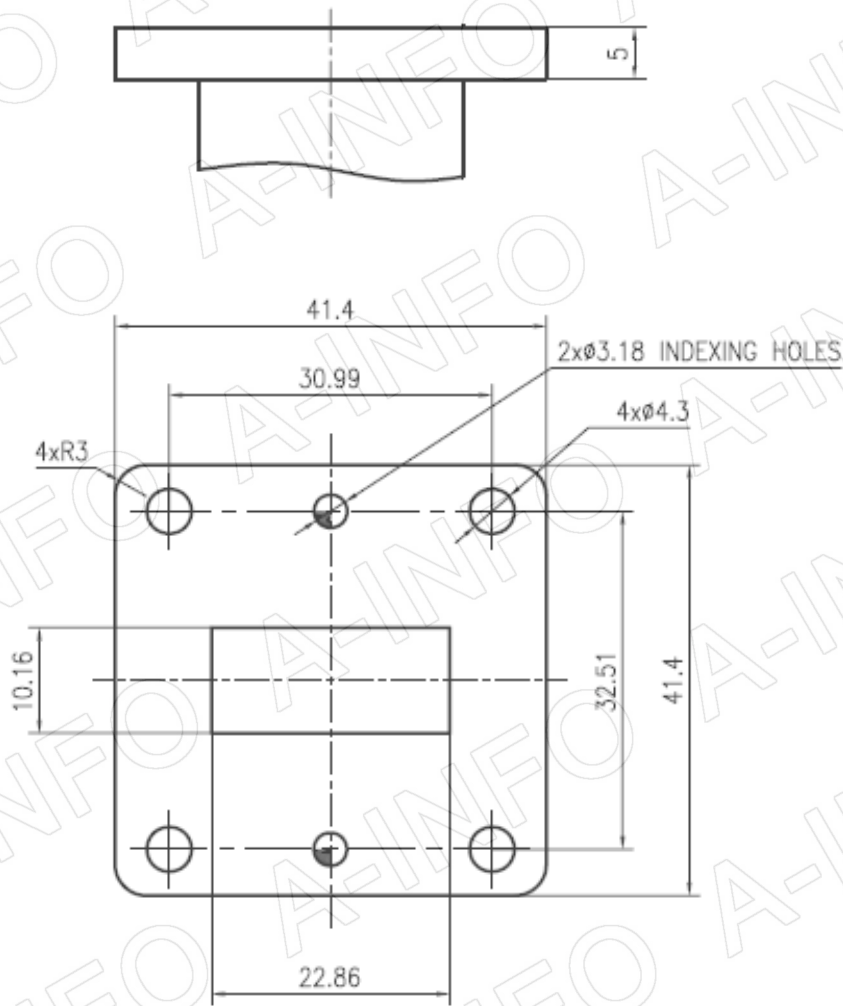

Flange Drawing (Size: mm)

APF90B

AINFO Inc.

China(Beijing): Tel: (+86) 10-6266-7326,
China(Chengdu): Tel: (+86) 28-8519-2786,
USA: Tel: (+1) 949-639-9688,

Page 2 of 7

(+86) 10-6266-7327 Fax: (+86) 10-6266-7379
(+86) 28-8519-3044 Fax: (+86) 28-8519-3068
(+1) 949-639-9608 Fax: (+1) 949-639-9670

Website: www.ainfoinc.com
Email: sales@ainfoinc.com