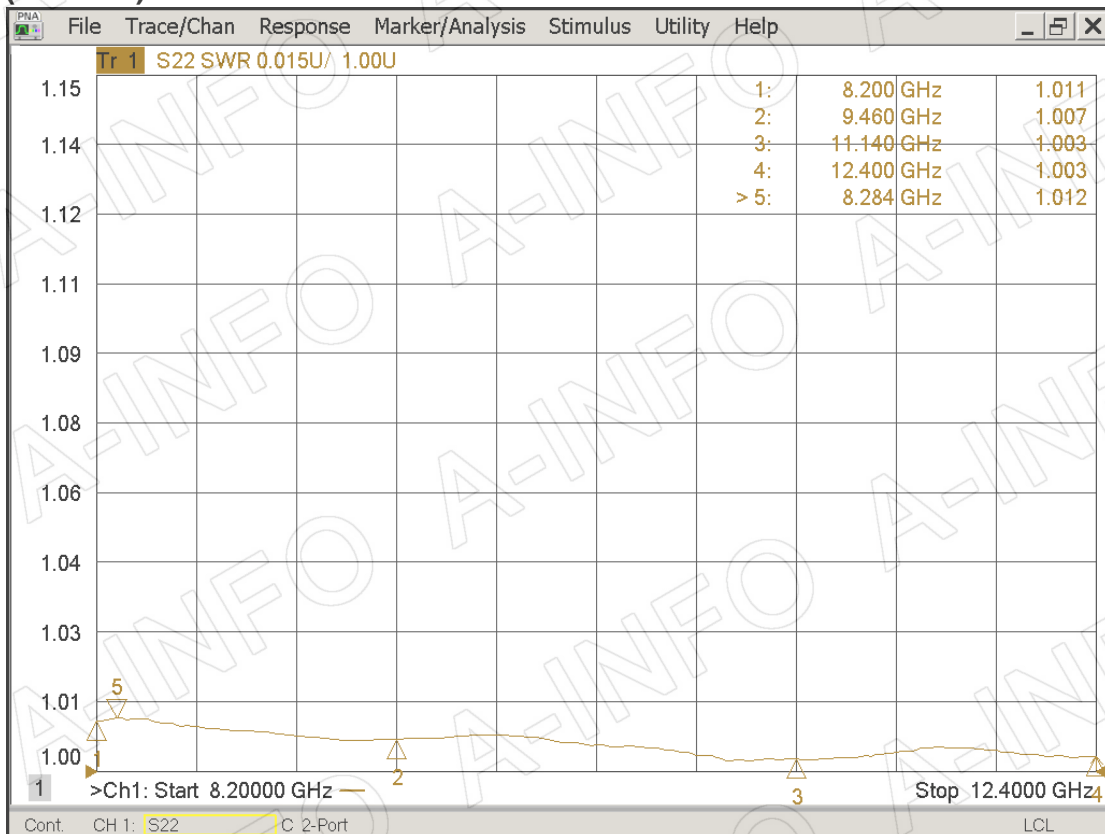

Technical Specification

EIA WR	WR90
Frequency Range(GHz)	8.2 - 12.4
VSWR	1.015:1 Max.
Flange	APF90B
Average Power(W CW)	4 Max.
Peak Power(KW)	4
Material	Al
Size(mm)	229.8 x 41.4 x 47.2
Net Weight(Kg)	0.50 Around

VSWR (at 0 mm)

VSWR (at 5 mm)

VSWR (at 10 mm)

VSWR (at 15 mm)

VSWR (at 20 mm)

VSWR (at 25 mm)

VSWR (at 30 mm)

VSWR (at 35 mm)