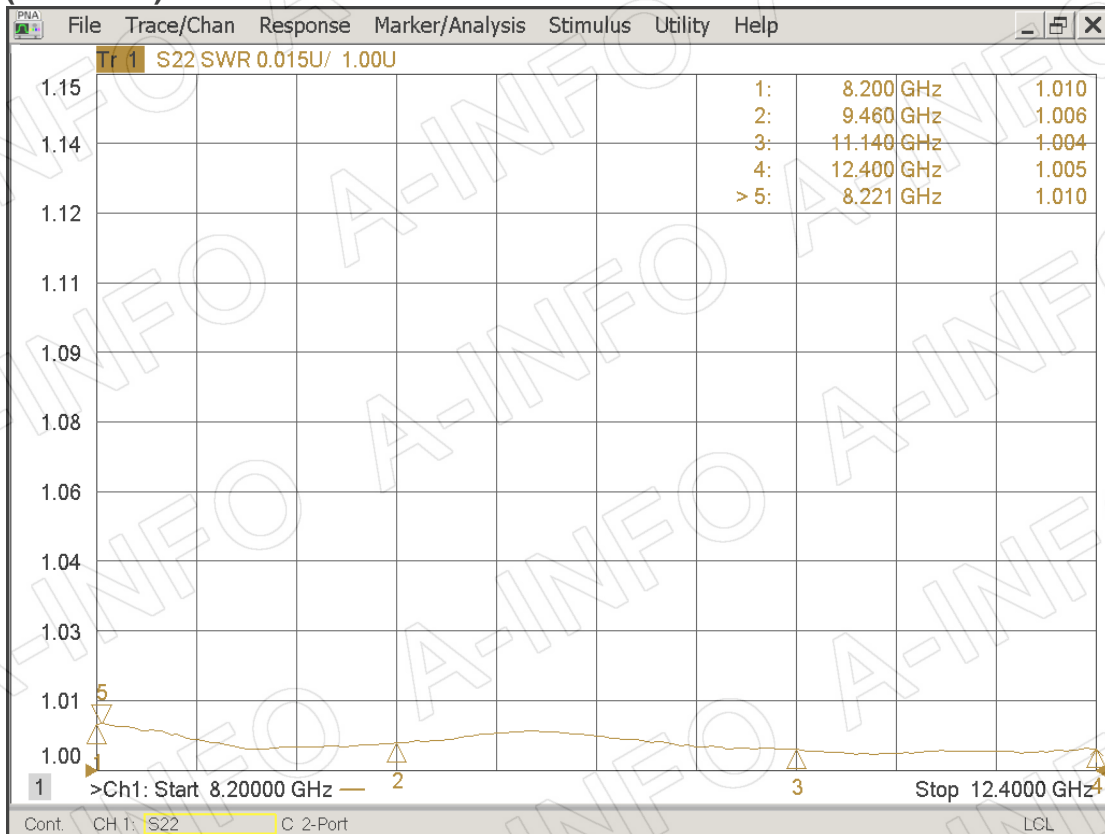

Technical Specification

EIA WR	WR90
Frequency Range(GHz)	8.2 - 12.4
VSWR	1.015:1 Max.
Flange	APF90B
Average Power(W CW)	4 Max.
Peak Power(KW)	4
Material	Al
Size(mm)	229.8 x 41.4 x 47.2
Net Weight(Kg)	0.50 Around

VSWR (at 0 mm)

VSWR (at 5 mm)

VSWR (at 10 mm)

VSWR (at 15 mm)

VSWR (at 20 mm)

VSWR (at 25 mm)

VSWR (at 30 mm)

VSWR (at 35 mm)