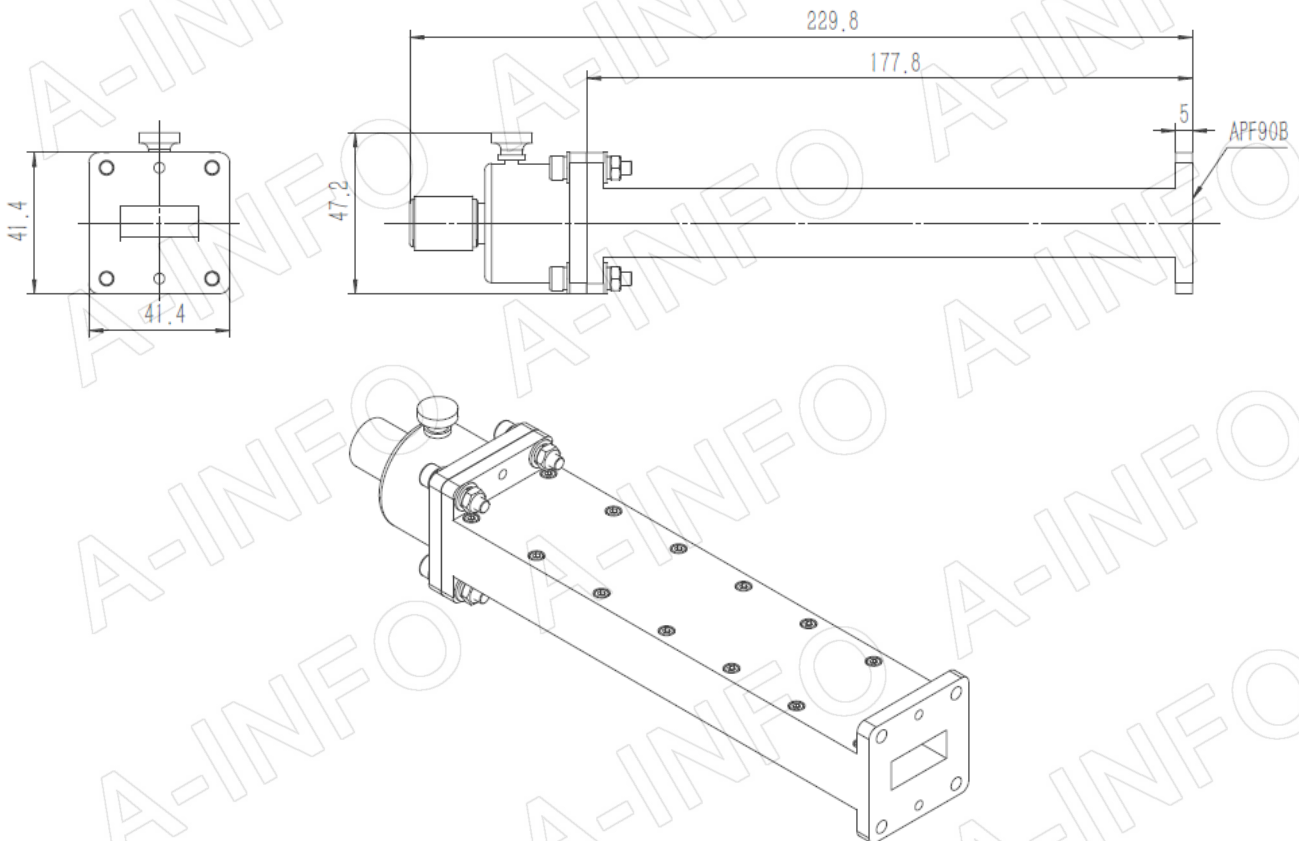

Outline Drawing (Size: mm)

AINFO Inc.

China(Beijing): Tel: (+86) 10-6266-7326,
China(Chengdu): Tel: (+86) 28-8519-2786,
USA: Tel: (+1) 949-639-9688,

Page 1 of 7
(+86) 10-6266-7327 Fax: (+86) 10-6266-7379
(+86) 28-8519-3044 Fax: (+86) 28-8519-3068
(+1) 949-639-9608 Fax: (+1) 949-639-9670

Website: www.ainfoinc.com
Email: sales@ainfoinc.com